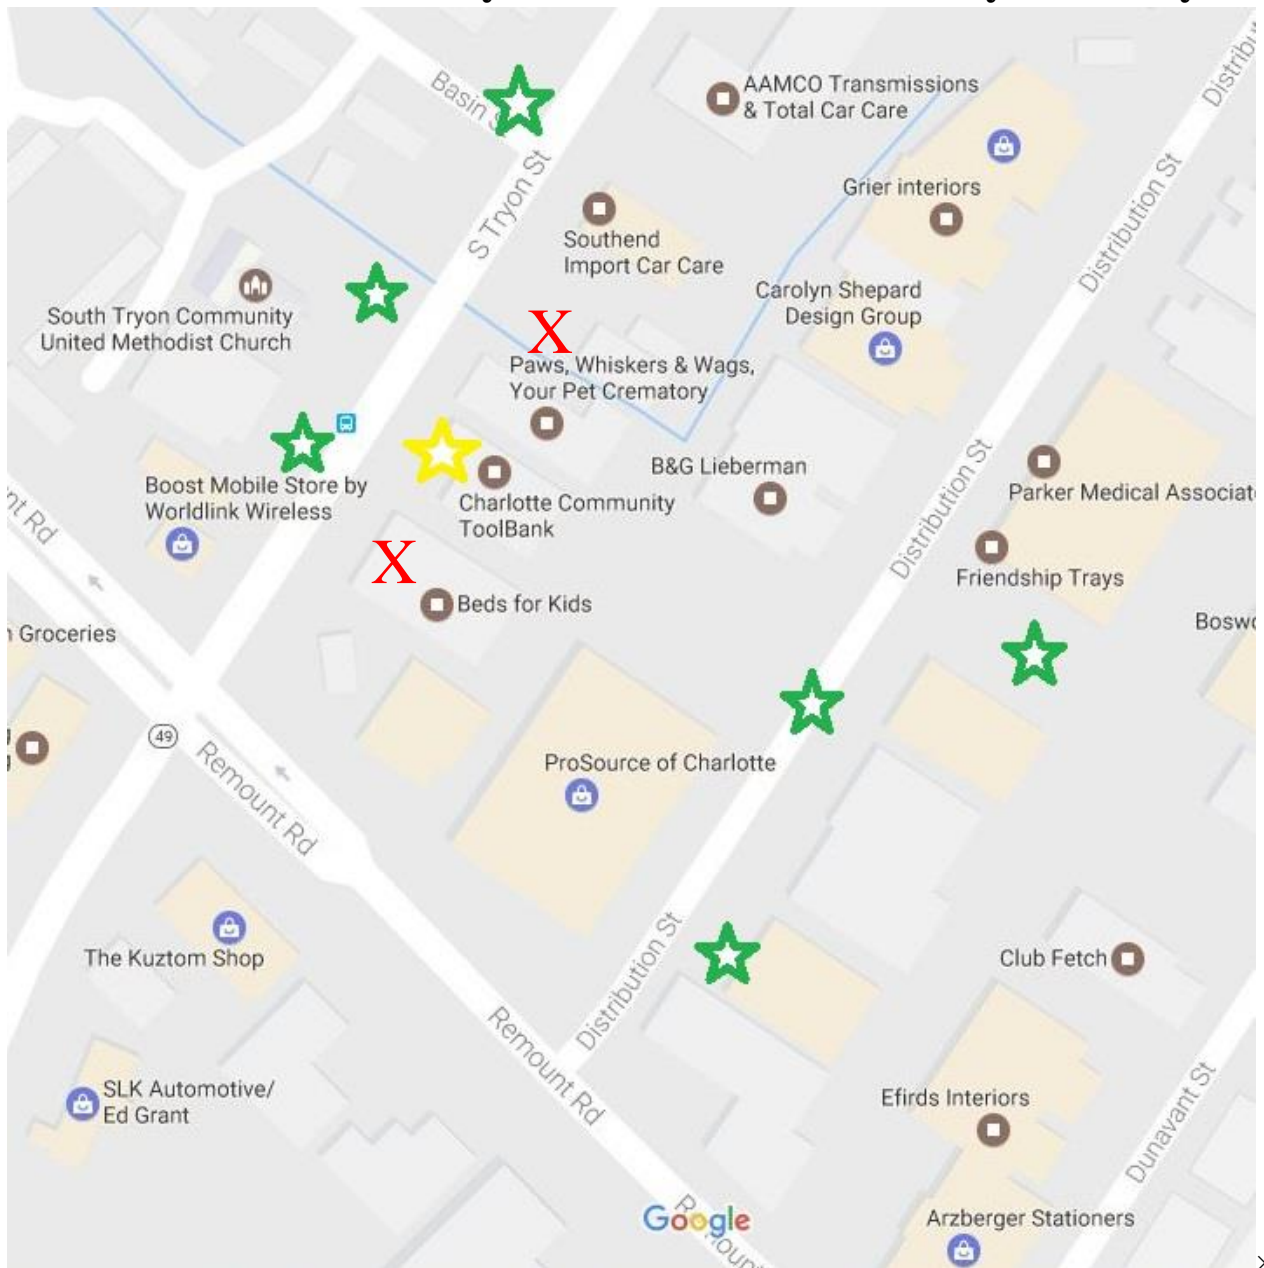

Parking

Charlotte Community ToolBank Pinewood Derby Build Day

- Parking **IS** available at the following locations.
 - Charlotte Community ToolBank 2513 S. Tryon Street 28203
 - South Tryon Community Church 2516 S. Tryon Street 28203
 - M&M Graphics 2524 and 2526 S. Tryon Street 28203
 - C3 Lab 2525 Distribution Street 28203
 - Street parking along Distribution Street. Observe all posted parking signs.
 - Street parking along Basin Street. Observe all posted parking signs.
- Parking is **NOT** available at the following locations, as they are open for business Saturday.
 - Beds for Kids 2519 S. Tryon Street 28203
 - Paws Whiskers & Wags 2511 S. Tryon Street 28203